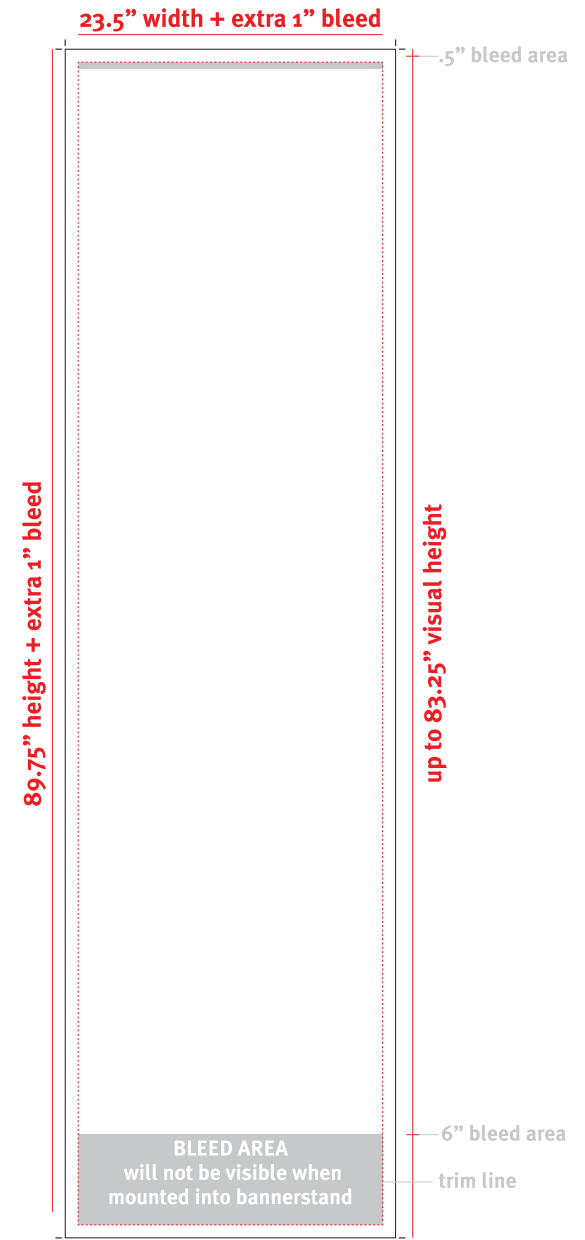

Please Provide a High Res PDF for Best Results

Blade 600 Rollup 23.5"

Retractable Banners:
Blade Lite 600

Total Graphic Area: 23.5" w X 75.5" up to 89.75" h
Total Visual Area: 23.5" w x 69" up to 83.25" h

Please be sure to include a 1/2" bleed at the top & a 6" bleed at the bottom

Graphics printed on premium fabric will need an extra 1" bleed around the perimeter (see template on the right)

General Art Guidelines:

- CMYK Color
- Do not embed images, supply them
- Resolution must be 100-120 ppi
- All fonts must be created to outlines

This template was created on: 1.22.2016
This template was modified on: 1.22.2016

PREMIUM FABRIC TEMPLATE

LUCIANO RETOUCHING, INC.
MAMMOTH IMAGES.COM
12815 Kingsway Dr. • Cleveland, Ohio 44026
Voice 216 694 2004 • Email: images@lucianoretouching.com